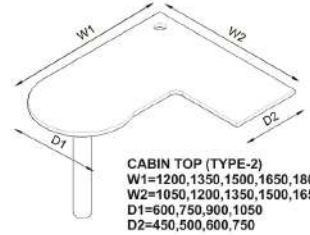

SA-GHF-BD

SA-GHF-WD

SA-GHF-CT

SA-GHF-ST

Table Top

RECTANGULAR TOP
W1=1050,1200,1350,1500,1800
D1=450,600,750,900

PENTAGON TOP
W1=900,1050
D1=450,600,750
D2=450,500,600,750

CABIN TOP (TYPE-2)
W1=1200,1350,1500,1650,1800
W2=1050,1200,1350,1500,1650
D1=600,750,900,1050
D2=450,500,600,750

CALL CENTER TOP (TYPE-1)
W1=1050,1200,1350,1500,1800
D1=450,600,750,900
D2=500,600,750,900,1050

CURVILINEAR (TYPE-1)
W1=1350,1500,1650,1800
W2=1350,1500,1650,1800
D1=450,500,600,750
D2=450,500,600,750

CABIN TOP (TYPE-1)
W1=1200,1350,1500,1650,1800
W2=1050,1200,1350,1500,1650
D1=600,750,900
D2=450,500,600