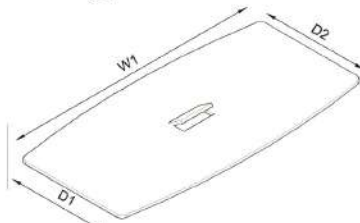

PENINSULA TOP
W1=1050,1200,1350,1500,1650,1800
D1=450,500,600,750,900

CONFERENCE TABLE
W1=1200,1350,1500,1800,2100,2400
D1=750,900,1050,1200,1350,1500
D2=900,1050,1200,1500,1800