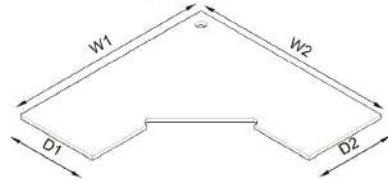

CURVILINEAR TOP (TYPE-2)
W1=1200,1350,1500,1650,1800
W2=1200,1350,1500,1650,1800
D1=450,500,600,750
D2=450,500,600,750