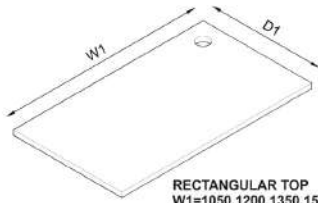

SA-GHF-BD

SA-GHF-WD

SA-GHF-CT

SA-GHF-ST

Table Top

RECTANGULAR TOP
W1=1050,1200,1350,1500,1800
D1=450,600,750,900

PENTAGON TOP
W1=900,1050
D1=450,600,750
D2=450,500,600,750

CABIN TOP (TYPE-2)
W1=1200,1350,1500,1650,1800
W2=1050,1200,1350,1500,1650
D1=600,750,900,1050
D2=450,500,600,750