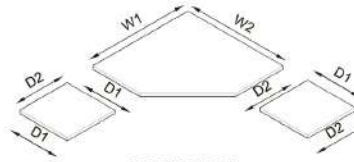

SA-GHF-BD

SA-GHF-WD

SA-GHF-CT

SA-GHF-ST

Table Top

RECTANGULAR TOP
W1=1050,1200,1350,1500,1800
D1=450,600,750,900

PENTAGON TOP
W1=900,1050
D1=450,600,750
D2=450,500,600,750

CABIN TOP (TYPE-2)
W1=1200,1350,1500,1650,1800
W2=1050,1200,1350,1500,1650
D1=600,750,900,1050
D2=450,500,600,750