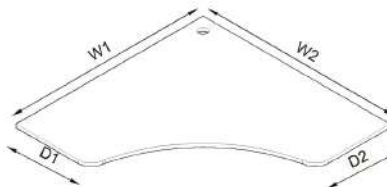

120° CURVILINEAR TOP
W1=1050,1200,1350,1500
W2=1050,1200,1350,1500
D1=450,500,600,750
D2=450,500,600,750