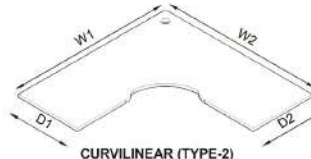

CURVILINEAR (TYPE-1)
W1=1350,1500,1650,1800
W2=1350,1500,1650,1800
D1=450,500,600,750
D2=450,500,600,750

CURVILINEAR (TYPE-2)
W1=1200,1350,1500,1650,1800
W2=1200,1350,1500,1650,1800
D1=450,500,600,750
D2=450,500,600,750