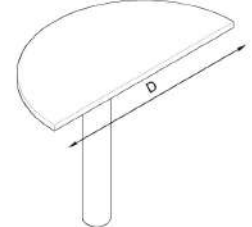

HALF ROUND TOP
D=600,750,900,1050,1200,1500