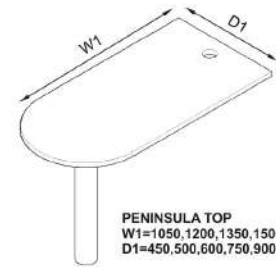

Table Top

GABLE END-3
D=450,525,600,750

METAL MODESTY
D=450,525,600