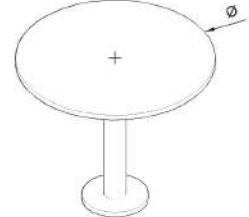

ROUND TABLE
Ø=600,750,900,1050,1200