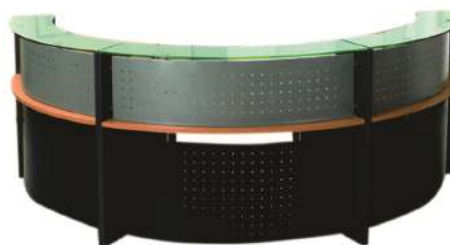

Reception Tables

Receptions that make great impression

Modern-day reception counters with options of frosted glass modesty/ counter & wooden modesty panel demonstrate a classic combination of the richness of wood and the elegance of glass

SA-PC-102

SPACE ART PVT. LTD.

Office Furniture & Interior

A: 586, first Floor, Sector 20, Dundaheera, Gurgaon 122017, W: spaceartfurniture.com

Ph. 9910401027