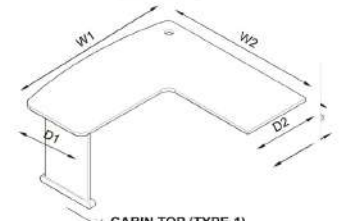

CABIN TOP (TYPE-1)
W1=1200,1350,1500,1650,1800
W2=1050,1200,1350,1500,1650
D1=600,750,900
D2=450,500,600